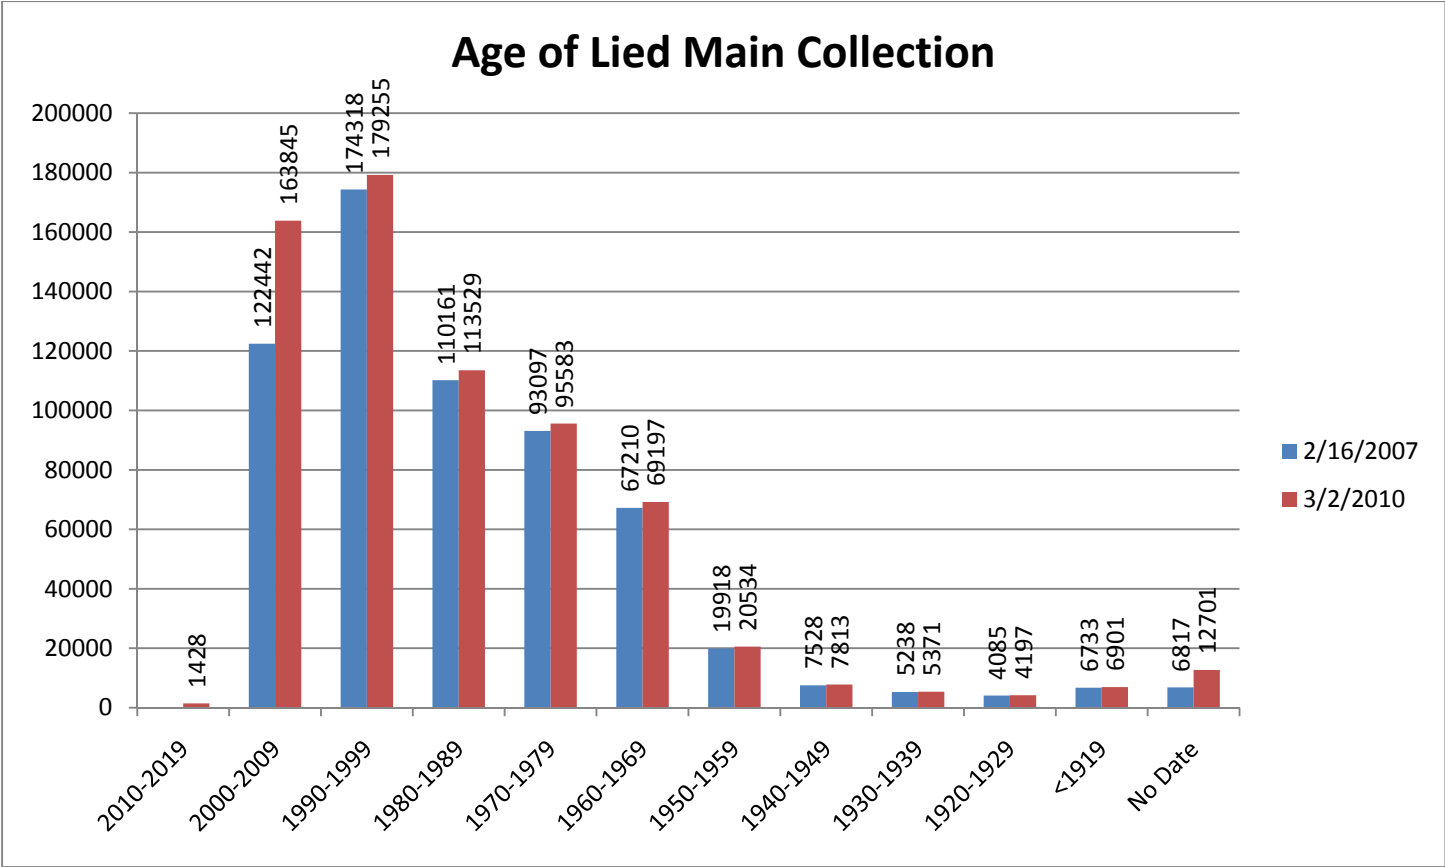

Age of UNLV Libraries Collections

Age of UNLV Libraries Collections by Percentage

Age of Architecture Collection

Age of CML Collection

Age of Media Collection

Age of Music Collection